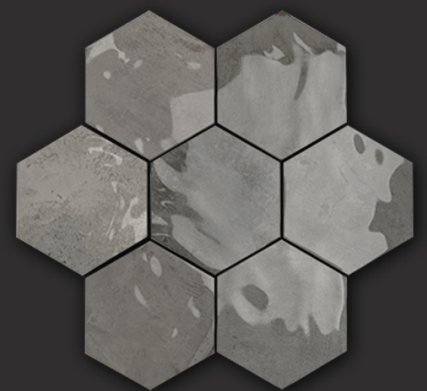

Zellige
Series

Size : 150X173mm

HEX CENIZA