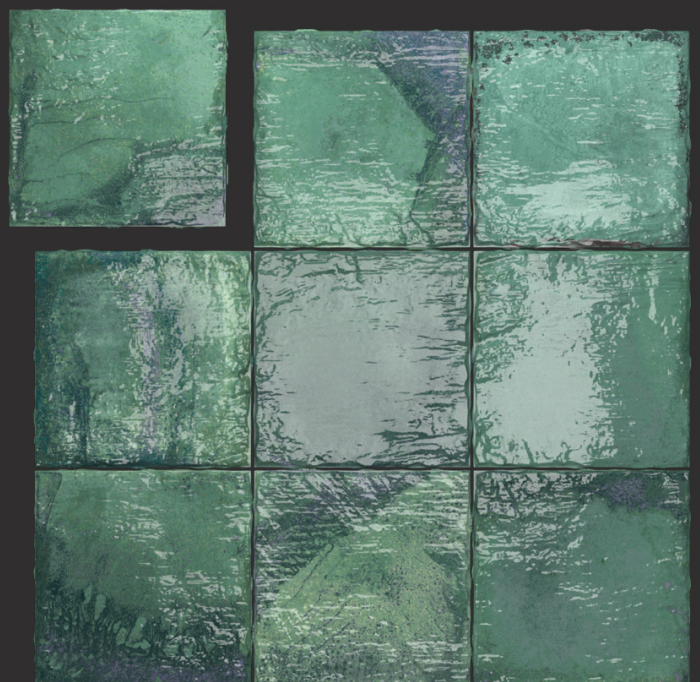

# Zellige Series

Size : 200X200mm

PAOLA LUCA GRANATE DECOR

PAOLA LUCA GRANATE

PAOLA LUCA JADE DECOR

PAOLA LUCA JADE