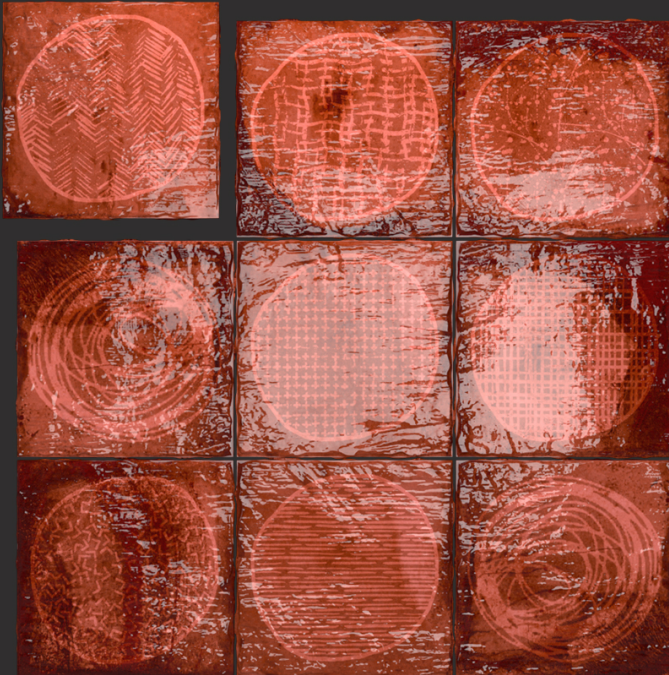

Zellige Series

Size : 200X200mm

PAOLA LUCA GRANATE DECOR