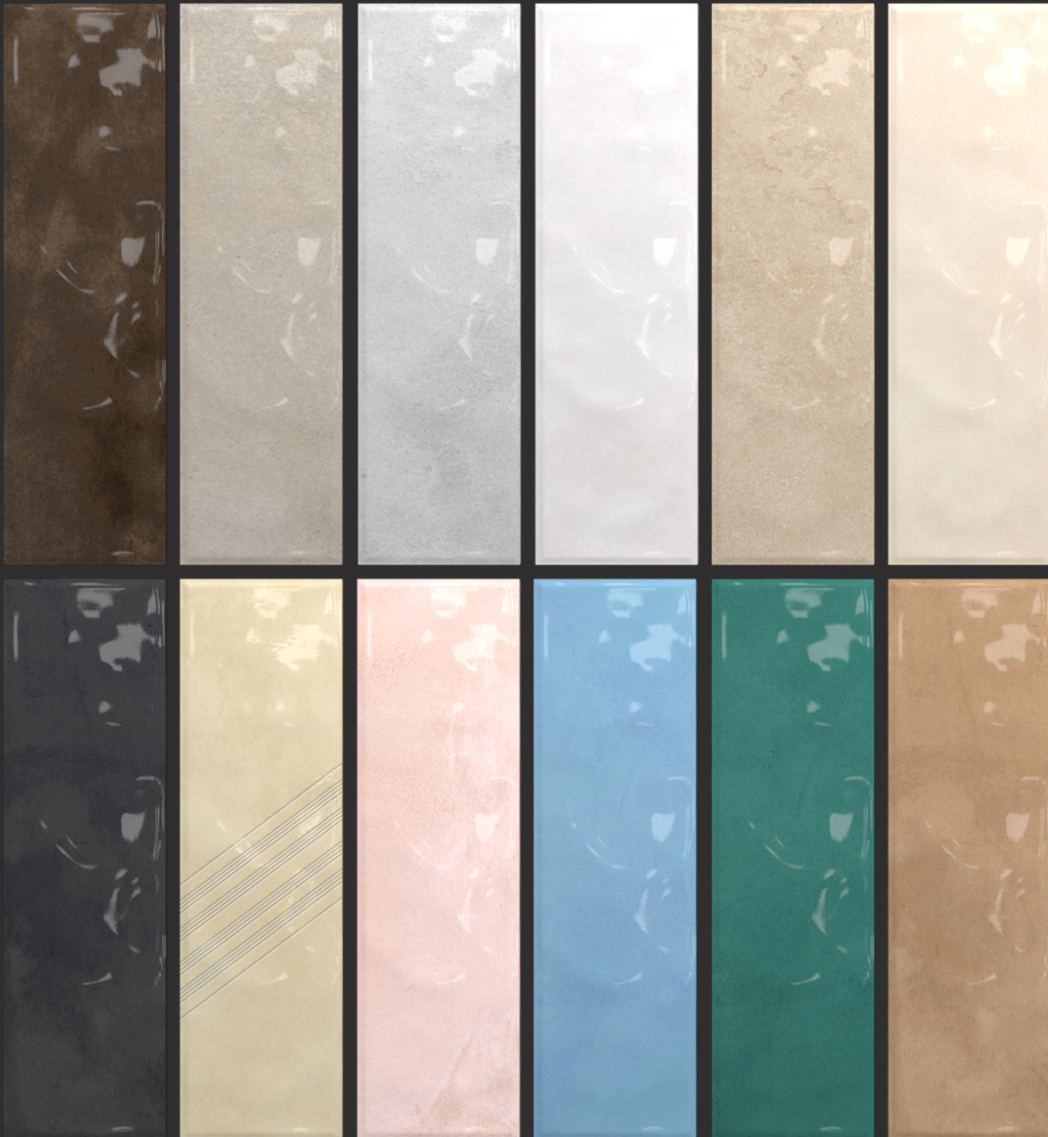

Zellige

Series

75 x 300mm

Available in 12 different colours