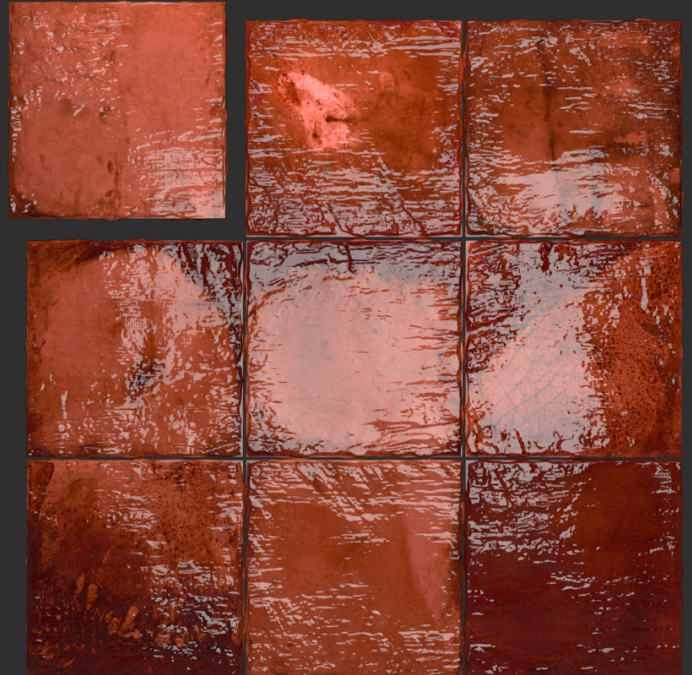

PAOLA LUCA GRANATE