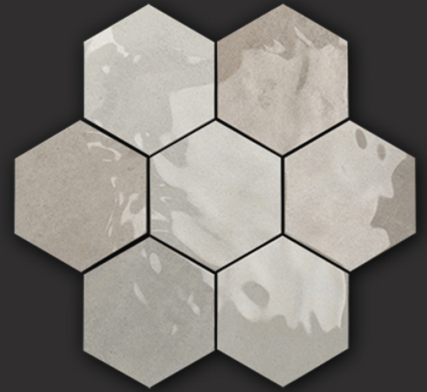

# Zellige Series

Size : 150X173mm

HEX GRIS

*Zellige*  
Series

**Size : 150X173mm**

HEX OCRE

HEX ICE

HEX NORLAND