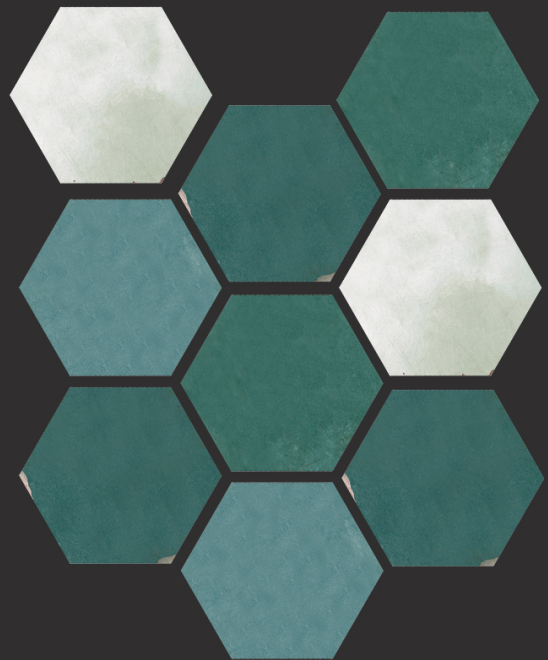

Zellige Series

Size : 150X173mm

HEX CENEFA