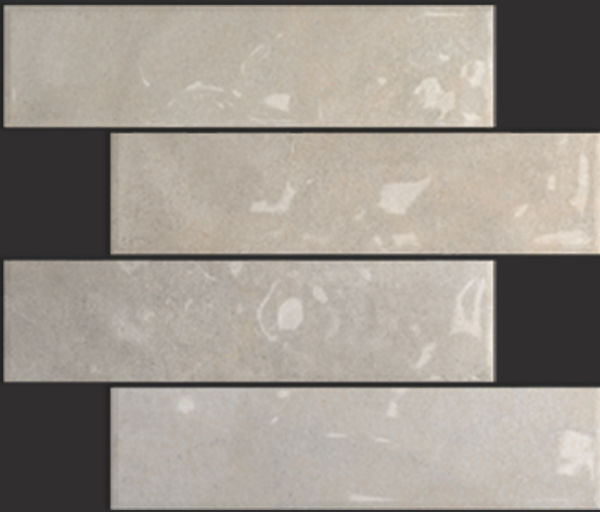

*Zellige*  
Series

**Size : 75X300mm**

TIRA OCRE

TIRA CIELO

TIRA CREMA

TIRA ICE

*Zellige*  
Series

**Size : 75X300mm**