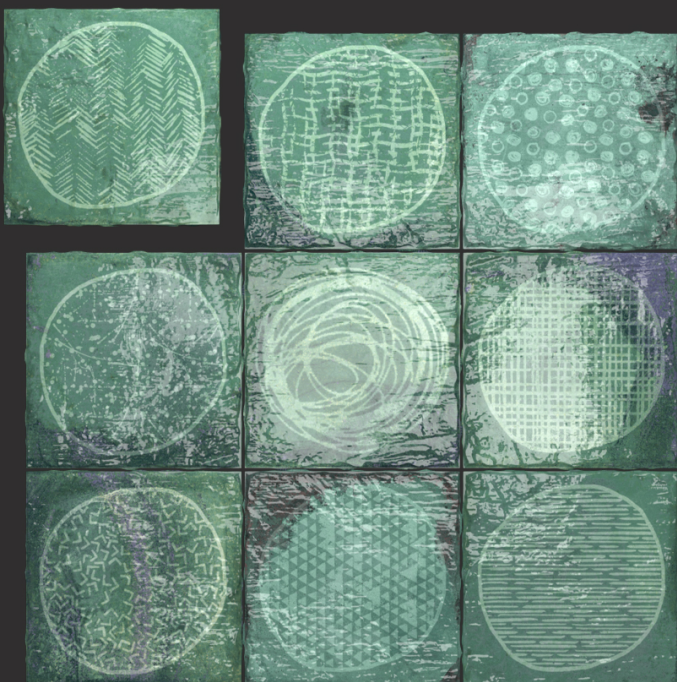

# Zellige Series

Size : 200X200mm

PAOLA LUCA GRANATE DECOR

PAOLA LUCA GRANATE

PAOLA LUCA JADE DECOR

PAOLA LUCA JADE

# Zellige Series

**Size : 200X200mm**

PAOLA OCRE

PAOLA NORLAND

PAOLA GRIS

PAOLA ICE

PAOLA AVORIO

PAOLA CENIZA