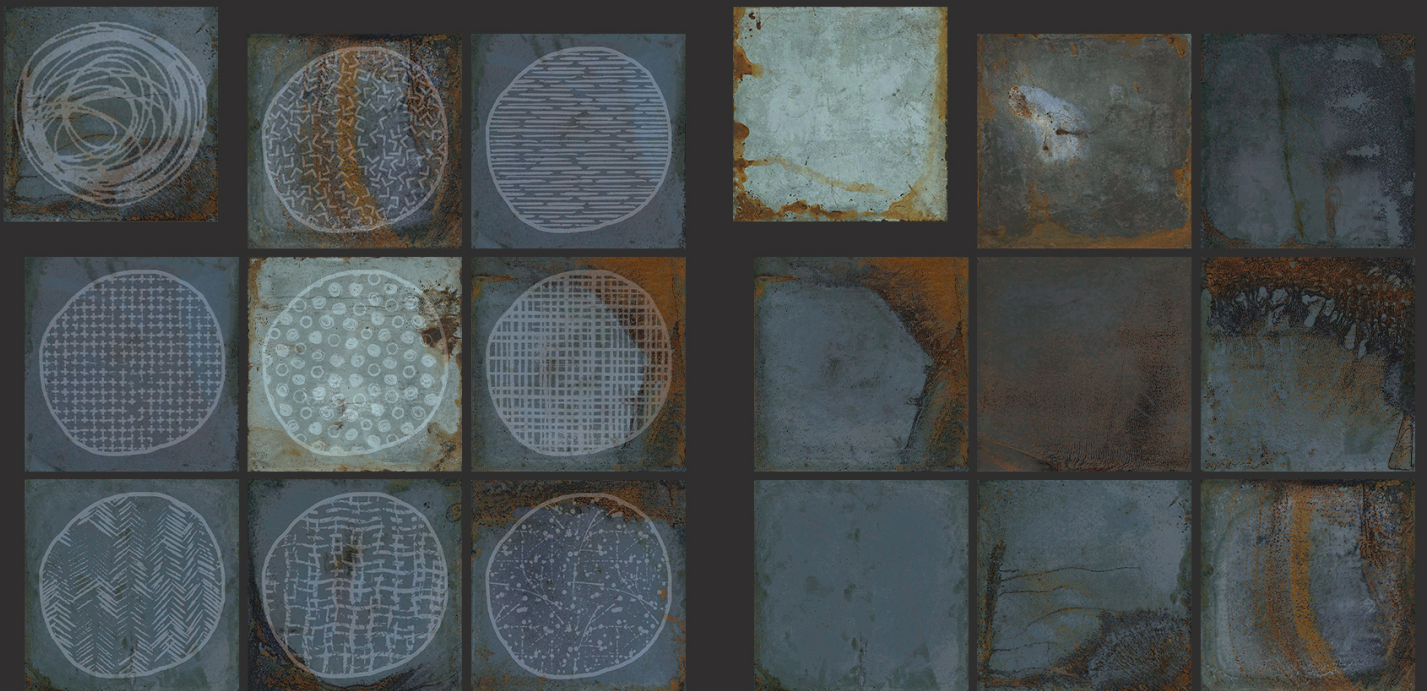

# Zellige Series

Size : 200X200mm

PAOLA LUCA MARINO DECOR

PAOLA LUCA MARINO